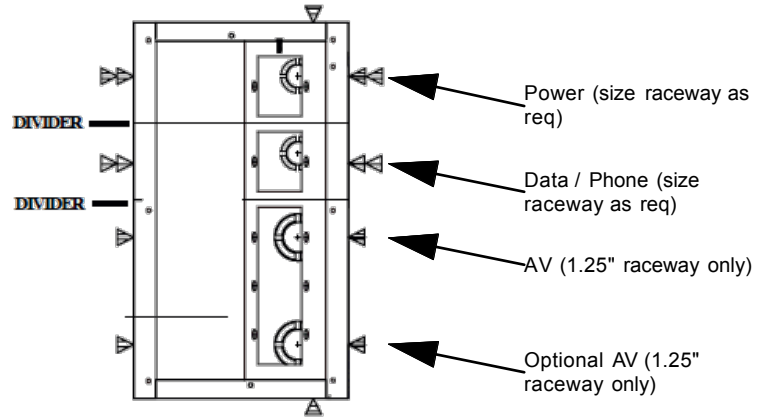

Top View with Door Location

Top View with Bracket Arrangement

NOTE: (▷) 1" - 1 1/4" KNOCKOUT LOCATIONS
 (▷▷) 1/2" - 3/4" KNOCKOUT LOCATIONS

FSR FL-700 DETAIL

No Scale