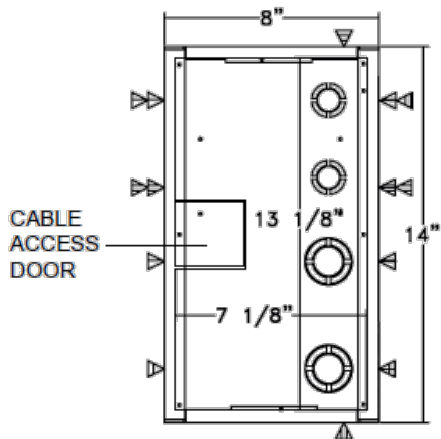

Top View with Door Location

Top View with Bracket Arrangement

NOTE: (▷) 1" - 1 1/4" KNOCKOUT LOCATIONS
 (▷▷) 1/2" - 3/4" KNOCKOUT LOCATIONS

FSR FL-700 DETAIL

No Scale