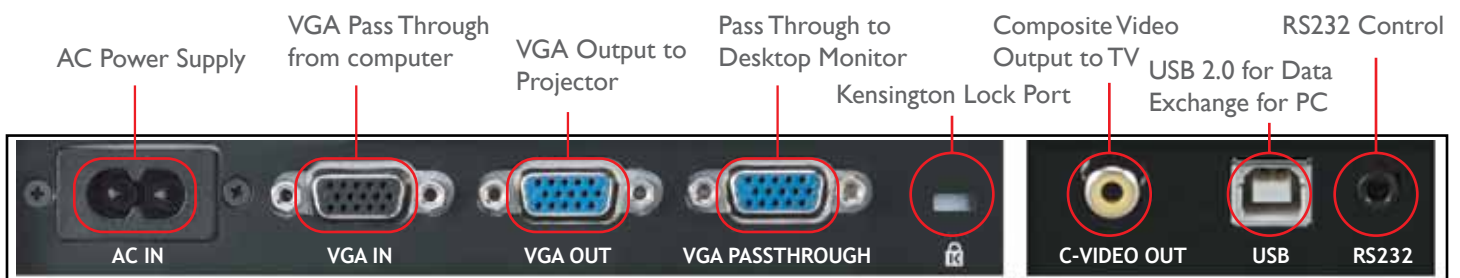

LIGHTING

Lamp Type: Cold cathode lamps; up to 20,000 hours
Number of Lamps: Two lights on two independent goosenecks
Light Box: Optional

INPUT/OUTPUT

Power Supply: Built-in, 100-240VAC, auto switching
VGA Pass Through (In/Out): Active pass through from the computer to an external monitor
VGA Out: 2 ports, to projector and to monitor (for VGA pass through)
Internal Memory Capacity: Up to 64 JPEG images
USB Support: USB 2.0
RS-232: Phone Jack, 3 wires
C-Video: RCA Jack

SECURITY

Auto Erase Mode: Option to automatically erase internal memory during power down
Anti-Theft: Kensington lock port
Mount to Cart: Yes, screw holes provided

I/O PHOTO

ACCESSORIES

Standard: VGA cable, USB cable, C-Video cable, microscope adapter, remote control, remote control holder
Optional: Padded carrying case, RS-232 adapter, light box