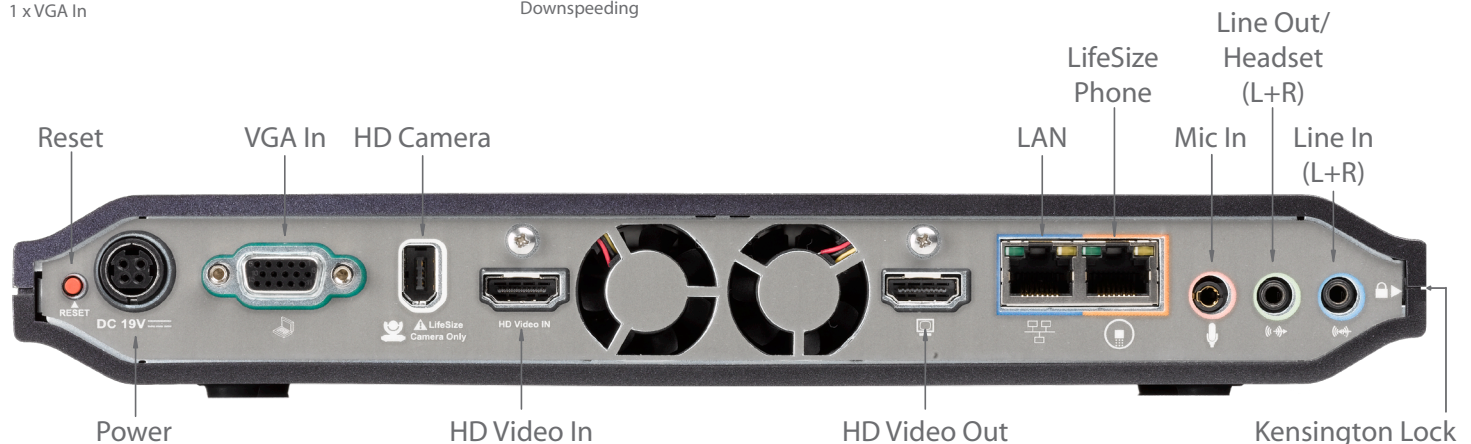

IPv4 and IPv6 support
Auto H.323 dialing
When used with LifeSize Networker:
H.320 dialing
Auto SPID detect
Downspeeding

Directory and Address Book

Up to 1000 local directory entries
Save, Lock, Remove Redial List features
Missed call notification
Auto-Discovery directory lookup (patent pending)
LDAP (H.350) support
Meetings Directory support
Hierarchical address book

System Management

Out of box setup via web interface and web management tool
SNMP
Backup and Restore capability
JPEG Snapshots through web interface

Optional

LifeSize Phone for enhanced audio integration
Note: LifeSize Phone and LifeSize MicPod are mutually exclusive
LifeSize Networker for ISDN connectivity

Power

AC Voltage 100-240V, 50-60 Hz, 2.5 A

Environmental Data

Operating temperature:
0°C (32°F) to 40°C (104°F)
Operating humidity:
15% to 85%, non-condensing
Storage temperature:
-20°C (-4°F) to 60°C (140°F)
Storage humidity: 10% to 90% non-condensing

Codec Dimensions

Width: 288mm (11.34")
Depth: 187.5mm (7.38")
Height: 41.3mm (1.63")
Weight: 1.29Kg (2.84 lbs)

Regulatory Model Number
Model: LFZ-006

For additional information:
www.lifesize.com/support

Information contained in this document is preliminary and subject to change without notice. LifeSize is a registered trademark or trademark of LifeSize Communications in the U.S. and other countries. Copyright 2008. All rights reserved. April 2008.

Corporate Headquarters:
901 S. Mopac Expressway
Building 3, Suite 300
Austin, Texas 78746 USA

Phone: +1 512 347 9300
Fax: +1 512 347 9301
Email: info@lifesize.com
www.lifesize.com

EMEA:
LifeSize Communications
Toll-Free Europe
008000 999 09 799

APAC:
LifeSize Communications
Hong Kong
Phone: +852 8239 3695